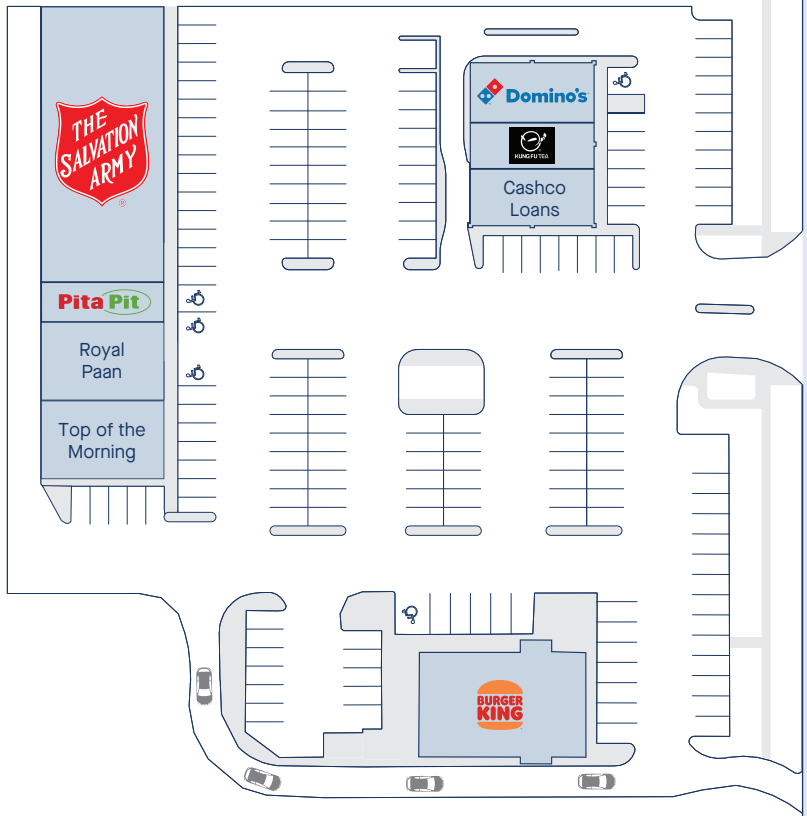

HIGHWAY 6/HANLON PKWY

6

SILVERCREEK PKWY N

GREENGATE RD

NOFRILLS

AVERAGE

KING